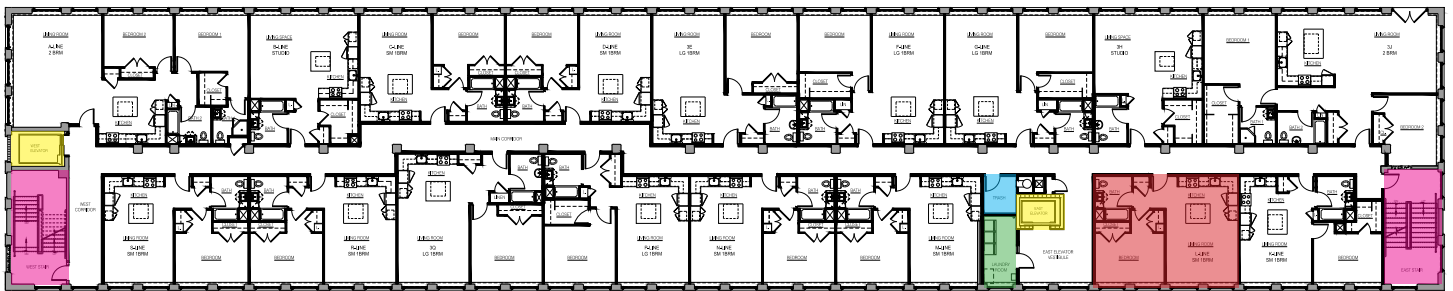

Loom City LOFTS

1 Bedroom L-Style

Unit Location ■ Trash Room ■ Elevators ■ Laundry Room ■ Stairways ■

215 East Main Street
Rockville, CT
06066-3330
860-454-0097

LoomCityLofts.com