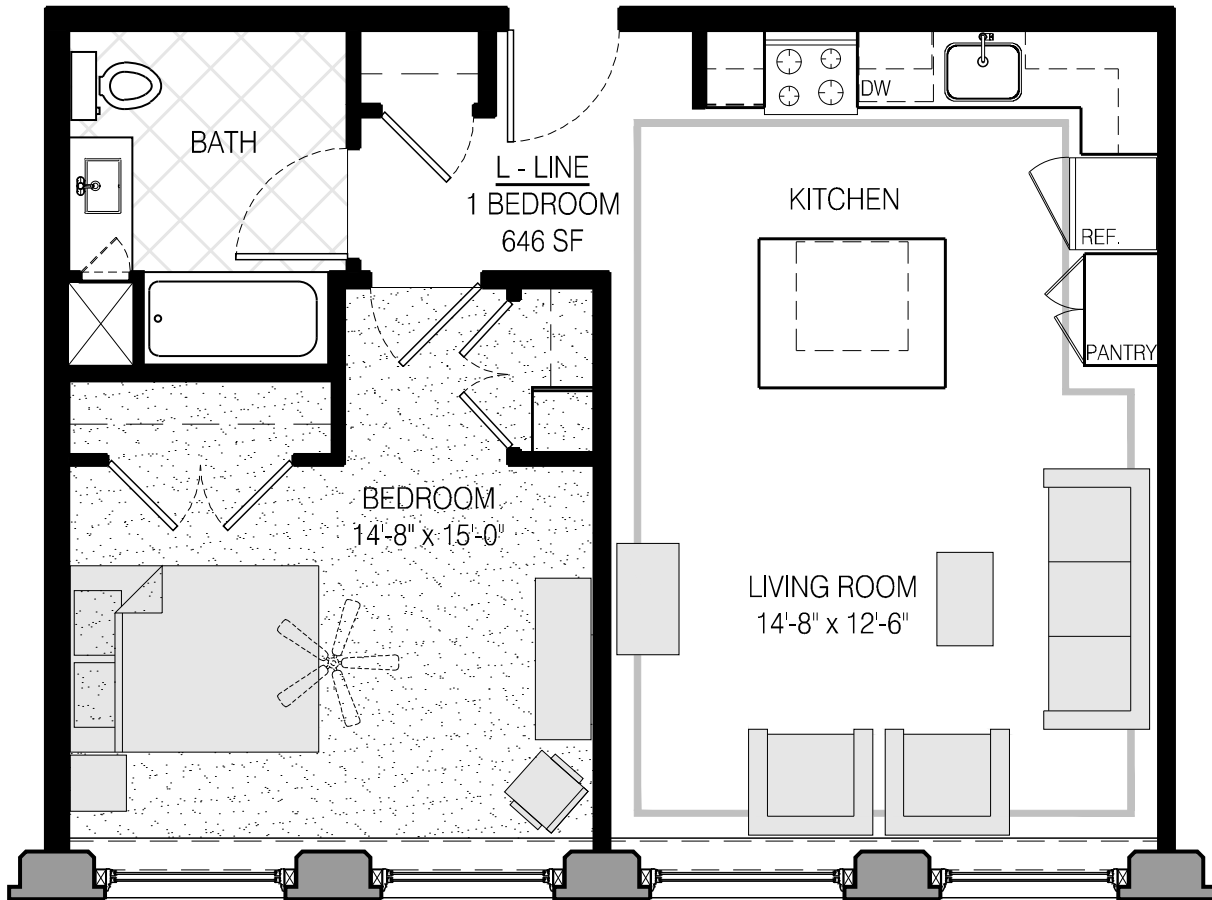

Loom City LOFTS

1 Bedroom L-Style

Unit Location ■ Trash Room ■ Elevators ■ Laundry Room ■ Stairways ■

215 East Main Street
Rockville, CT
06066-3330
860-454-0097

LoomCityLofts.com